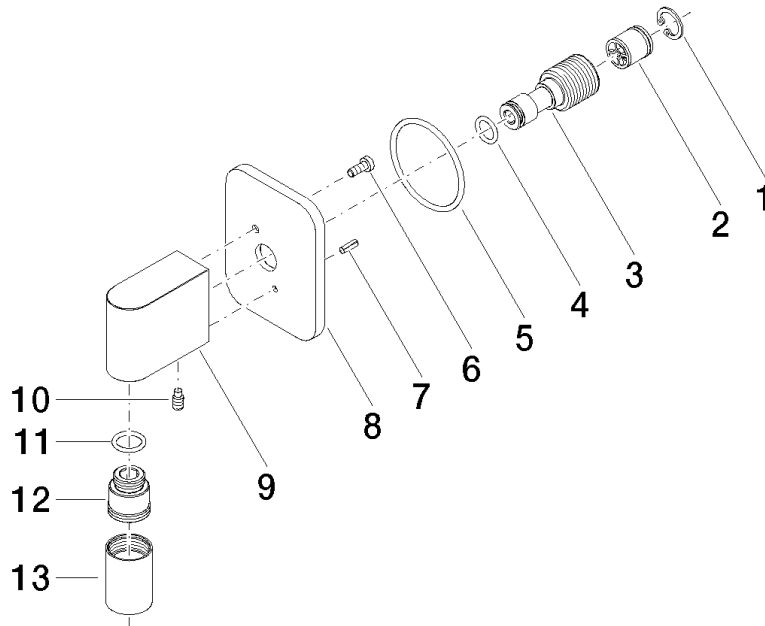

28 450 845

- 3/8" shower outlet
- rosette 60 x 78 mm
- 1/2" connection

Intrinsic protection against back flow.

	Chrome	28 450 845-00
	Brushed Platinum	28 450 845-06
	Dark Chrome	28 450 845-19
	Brushed Light Gold	28 450 845-27
	Matte Black	28 450 845-33
	Brushed Chrome	28 450 845-93
	Brushed Dark Platinum	28 450 845-99

Recommended miscellaneous

**Concealed wall elbow -** 35 085 970 90

- max. recess depth 163 mm
- min. recess depth 90 mm

28 450 845

mm [inches]

**Flow rate chart**

**Certificates**

IAPMO\_4976 (5).    WRAS\_2310091.

### Spare parts list

No.	Item Number	Name	Quantity used	Delivery time
1	09 16 01 014 90	ring	1	2
2	90 23 01 141 00 90	back-flow preventer	1	2
3	09 24 03 116 20 90	nipple	1	2
4	09 14 10 008 90	seal	1	2
5	09 14 10 142 90	seal	1	2
6	09 30 30 054 90	screw	1	2
7	09 31 11 026 90	pin	1	2
8	09 27 84 021-00	rosette	1	10
9	09 11 03 046-00	connection	1	10
10	09 31 11 005 90	pin	1	2
11	90 14 10 077 00 90	seal	1	2
12	09 24 03 107 20 90	nipple	1	2
13	90 21 02 069 00-00	cover	1	10